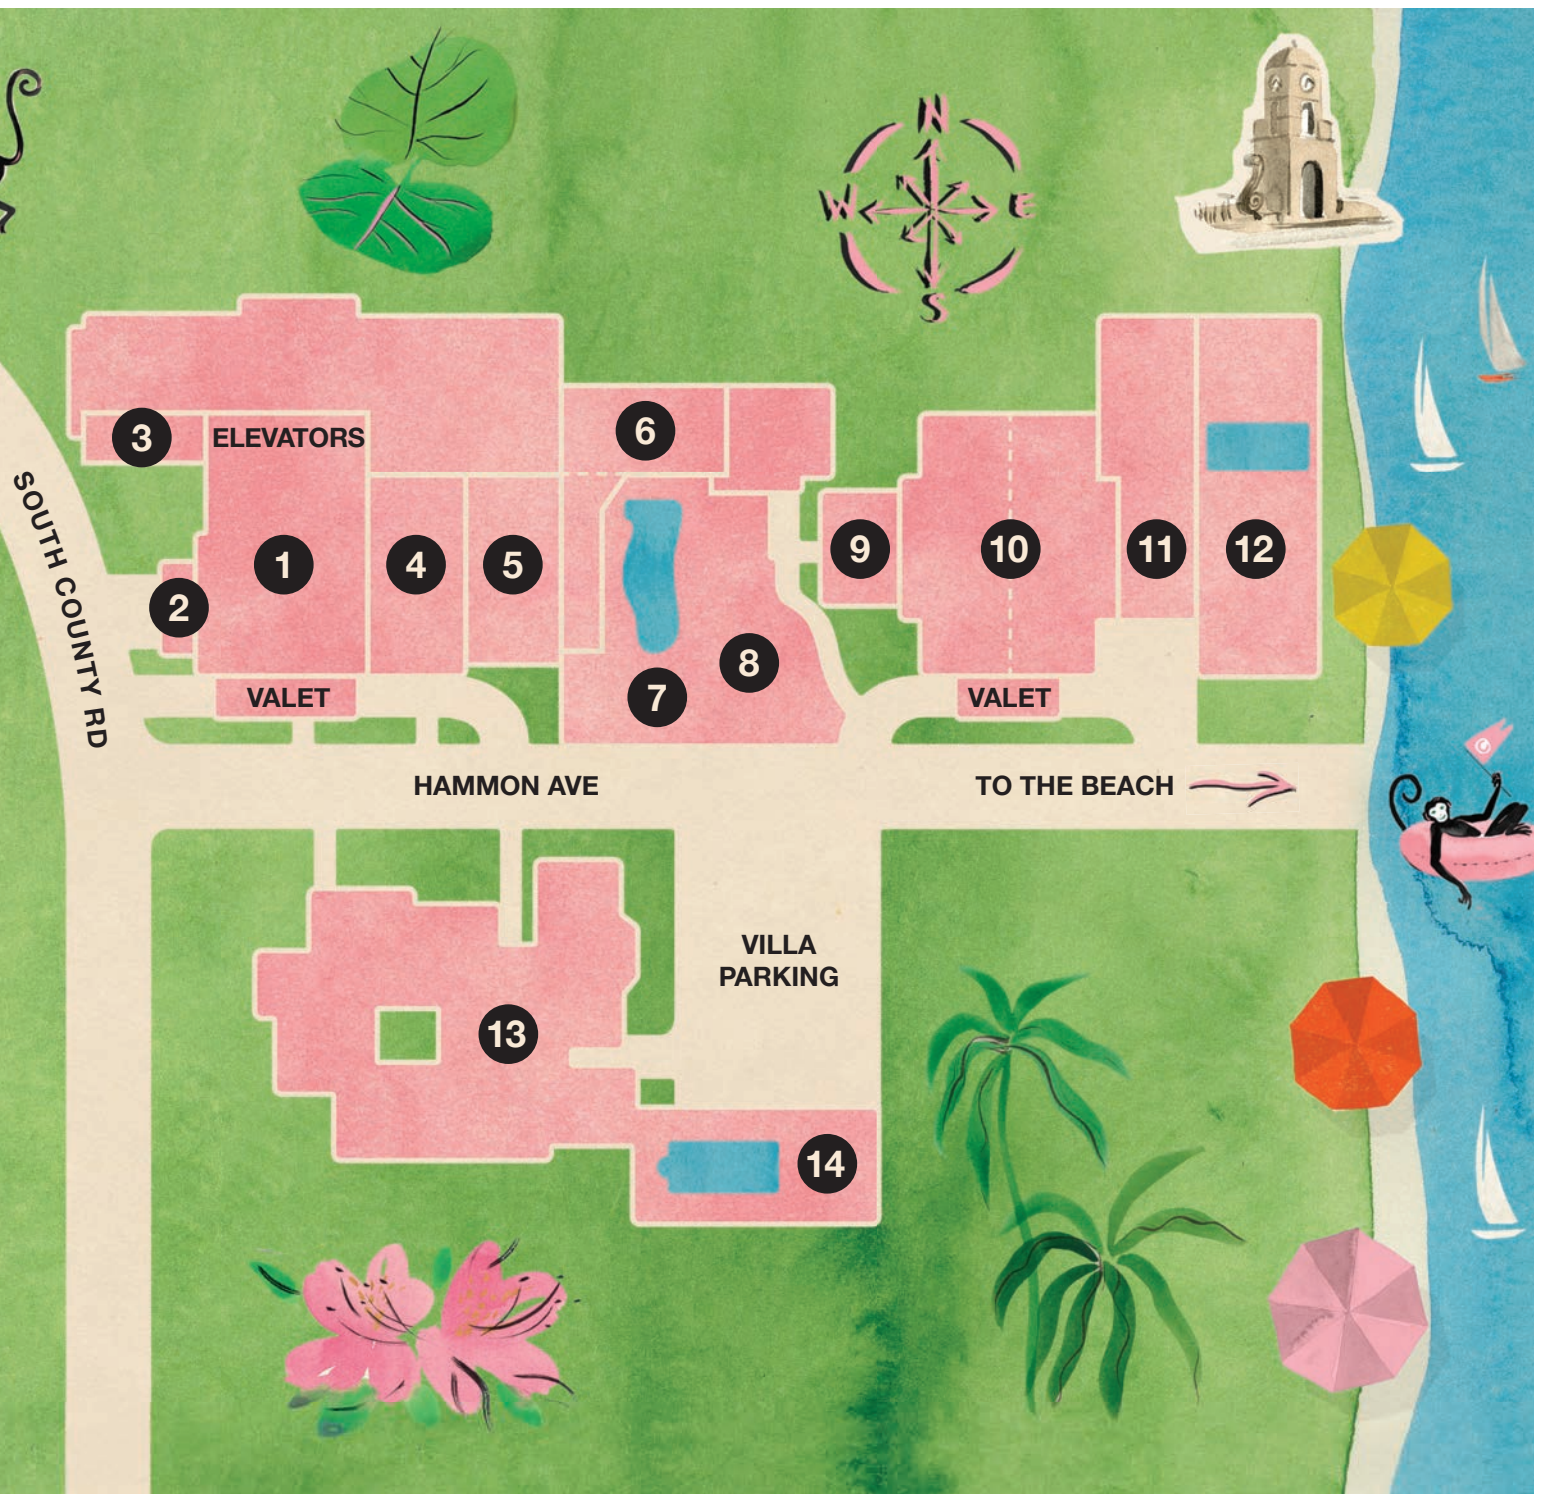

THE
Colony
HOTEL
PROPERTY
MAP

- 1 Living Room
- 2 Florida Room
- 3 Pink Paradise Café
- 4 The Colony Edit
- 5 Swifty's (Indoor)
- 6 Swifty's (Outdoor/
Hanging Garden)
- 7 Pool
- 8 The Lawn
- 9 Solarium
- 10 Coral Ballroom
- 11 East Garden
- 12 The Bungalows
- 13 Villas
- 14 Villa Pool

SOUTH COUNTY RD

HAMMON AVE

TO THE BEACH

VILLA PARKING

ELEVATORS

VALET

VALET